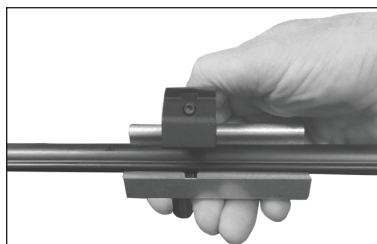

For more information or to locate your nearest authorized Ripley® distributor, visit www.ripley-tools.com or call **1 (800) 528-8665** to speak with a customer service representative.