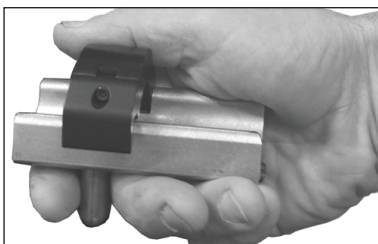

For more information or to locate your nearest authorized Ripley® distributor, visit www.ripley-tools.com or call **1 (800) 528-8665** to speak with a customer service representative.